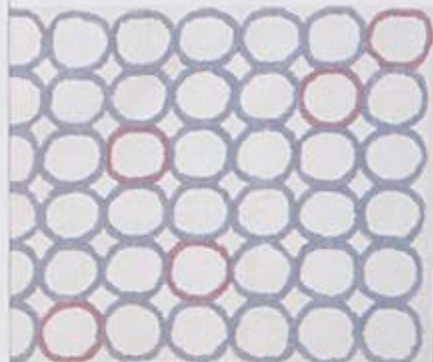

Spot On

Lots of dots define this
flirty crop of bath mats

POLKA-DOT BATH RUG Cotton. In two sizes: 24" long x 17" wide, \$18, and 34" long x 21" wide, shown, \$28. Garnet Hill; 800-622-6216, garnethill.com.

FEMMEN BATH MAT Cotton with a nonslip latex backing. 28" diameter. \$10. Ikea; 800-434-4532, ikea-usa.com.

**BRAIDED RUG
CLAIRE (RDA003)**

PINKS PASTEL RUG Braided cotton chenille. 3' diameter. \$40. Dash & Albert Rug Co., dashandalbertrugs.com.

MILLE SWIRLS RUG IN TURQUOISE Handmade Lamontage material (a blend of custom-dyed acrylic fibers). 3' diameter. Liora Manné; 212-965-0302, lioramanne.com.

CIRCLE RUG IN LILAC-SNOW Cotton chenille. 3' long x 2' wide. \$30. Karavan Home; 800-729-1162, karavanhome.com.